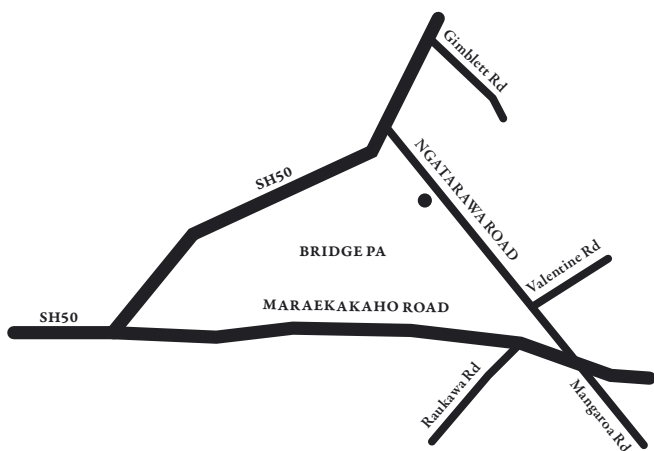

F A R M G A T E

WWW.FARMGATEWINES.CO.NZ

Real Food, Real Wine, Real People.

FARMGATE WINES LTD
305 NGATARAWA ROAD,
RD5, BRIDGE PA,
HASTINGS, NEW ZEALAND.

Freephone: 0508 4 farmgate (0508 432 764)

Fax: +64 6 879 6675

Email: enquiries@farmgatewines.co.nz

We are located in the Bridge Pa Triangle

1km from State Highway 50

3kms from Bridge Pa Aerodrome and Golf Course

15-20 minutes from Hastings or Havelock North

30 minutes from Napier or the airport

If you get lost ask a local.